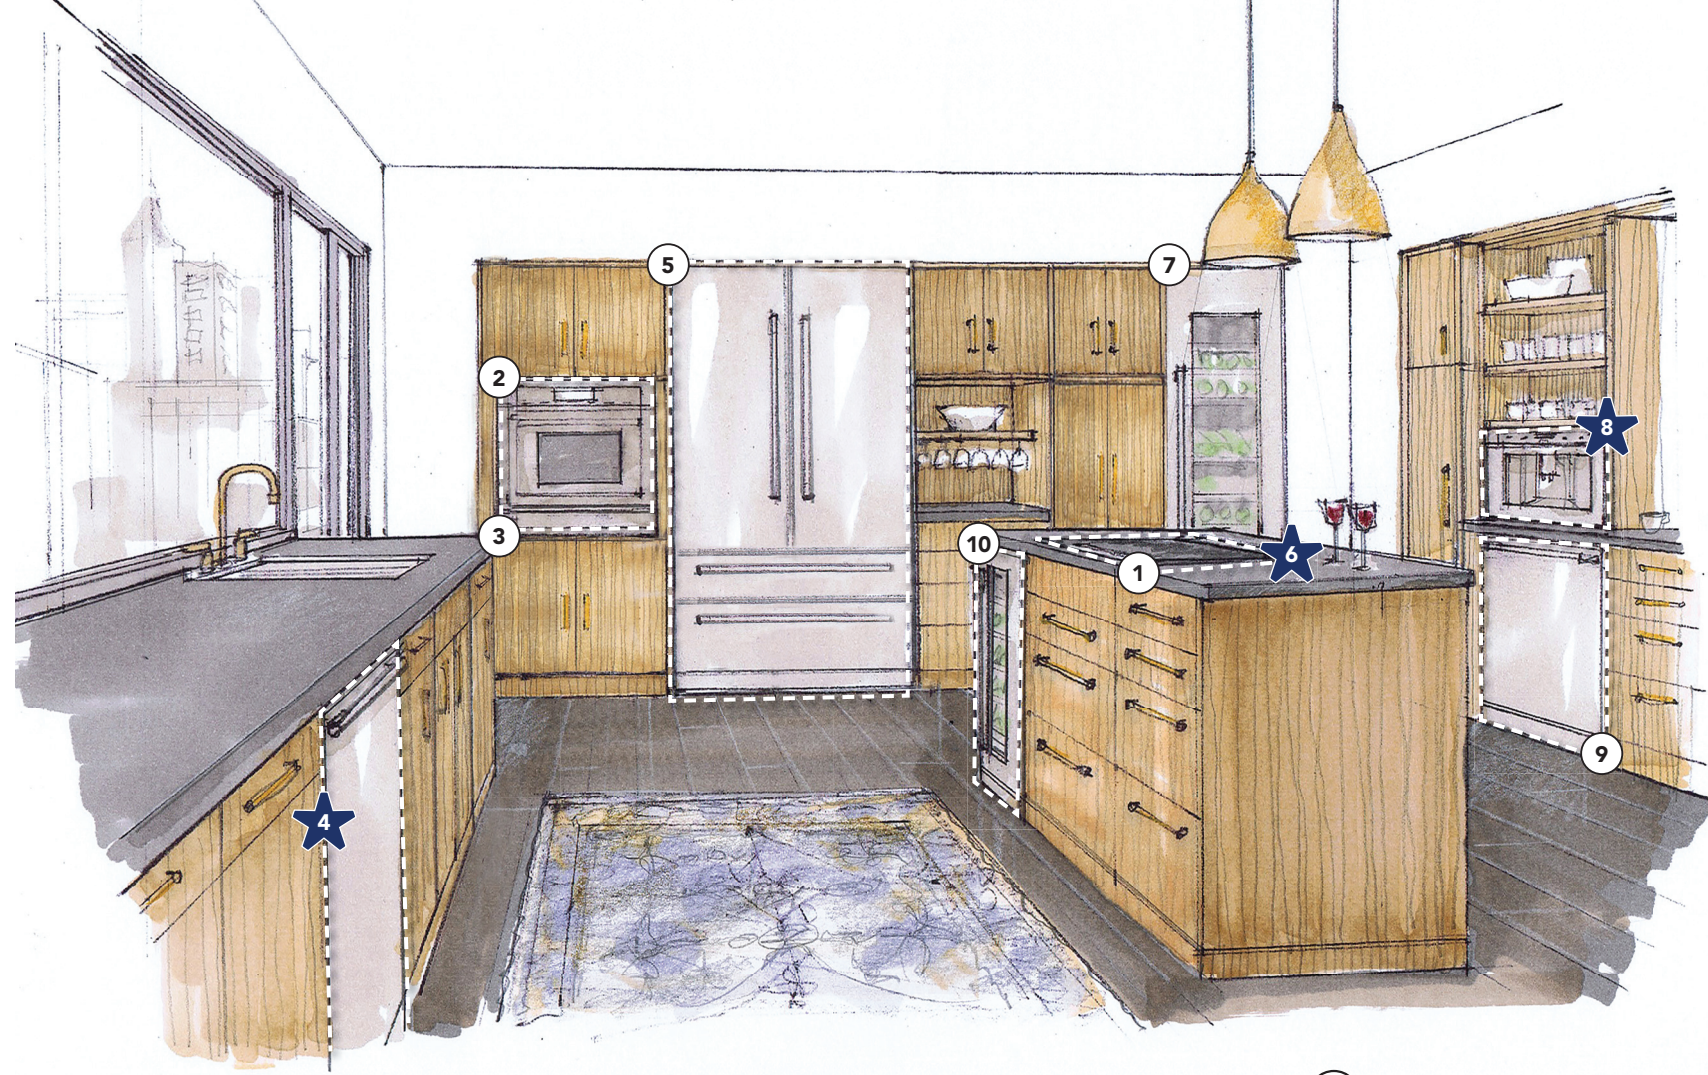

5 | 36-Inch Masterpiece® Chimney Wall Hood
HDDB36WS

6 | 24-Inch Built-In Wine Preservation Column
T24IW905SP

7 | 24-Inch Glass Door Wine Reserve
T24UW925RS

8 | 24-Inch Fully Automatic Built-In Coffee Machine
TCM24PS

9 | 24-Inch Emerald® Dishwasher
DWHD640EFP

50% OFF

Build and save with the Kitchen Package Planner.
THERMADORKITCHENPLANNER.COM

FREE GIFT

The Space to Replace

FOR THOSE SEEKING EFFORTLESS REPLACEMENT

A sleek, modern kitchen includes ideal refrigeration, the 48-Inch or 42-Inch Bottom Freezer Refrigerator are the perfect single-unit solutions to fit pre-existing spaces. Also include the 30-Inch Masterpiece® Steam Oven with convenient Storage Drawer to fit seamlessly within pre-existing 30-Inch Single Wall Oven cavities. And for pre-existing 24-Inch cavities, the 24-Inch Star Sapphire® Dishwasher, 24-Inch Built-in Coffee Machine, or 24-Inch Under Counter Glass Door Wine Reserve make replacement effortless.

*Refer to page 5 for the Gift With Purchase program details.

**Ask your dealer about replacement solutions for 30" single wall oven cavities, 42" & 48" refrigeration, 30" & 36" cooktops, and 24" cavities.

Savings based on UMRP pricing. Visit Thermador.com for product features.

Build and save with the Kitchen Package Planner.
THERMADORKITCHENPLANNER.COM

The Visionary

FOR THOSE WHO SEE BEYOND THE ORDINARY

Contemporary flair meets advanced innovation and personalization with appliances from the sleek Masterpiece® Collection, including the Freedom® Induction Cooktop, a Chimney-Style Ventilation Hood, and the Double Wall Oven with Steam. Bring every culinary vision to life with elevated ease.