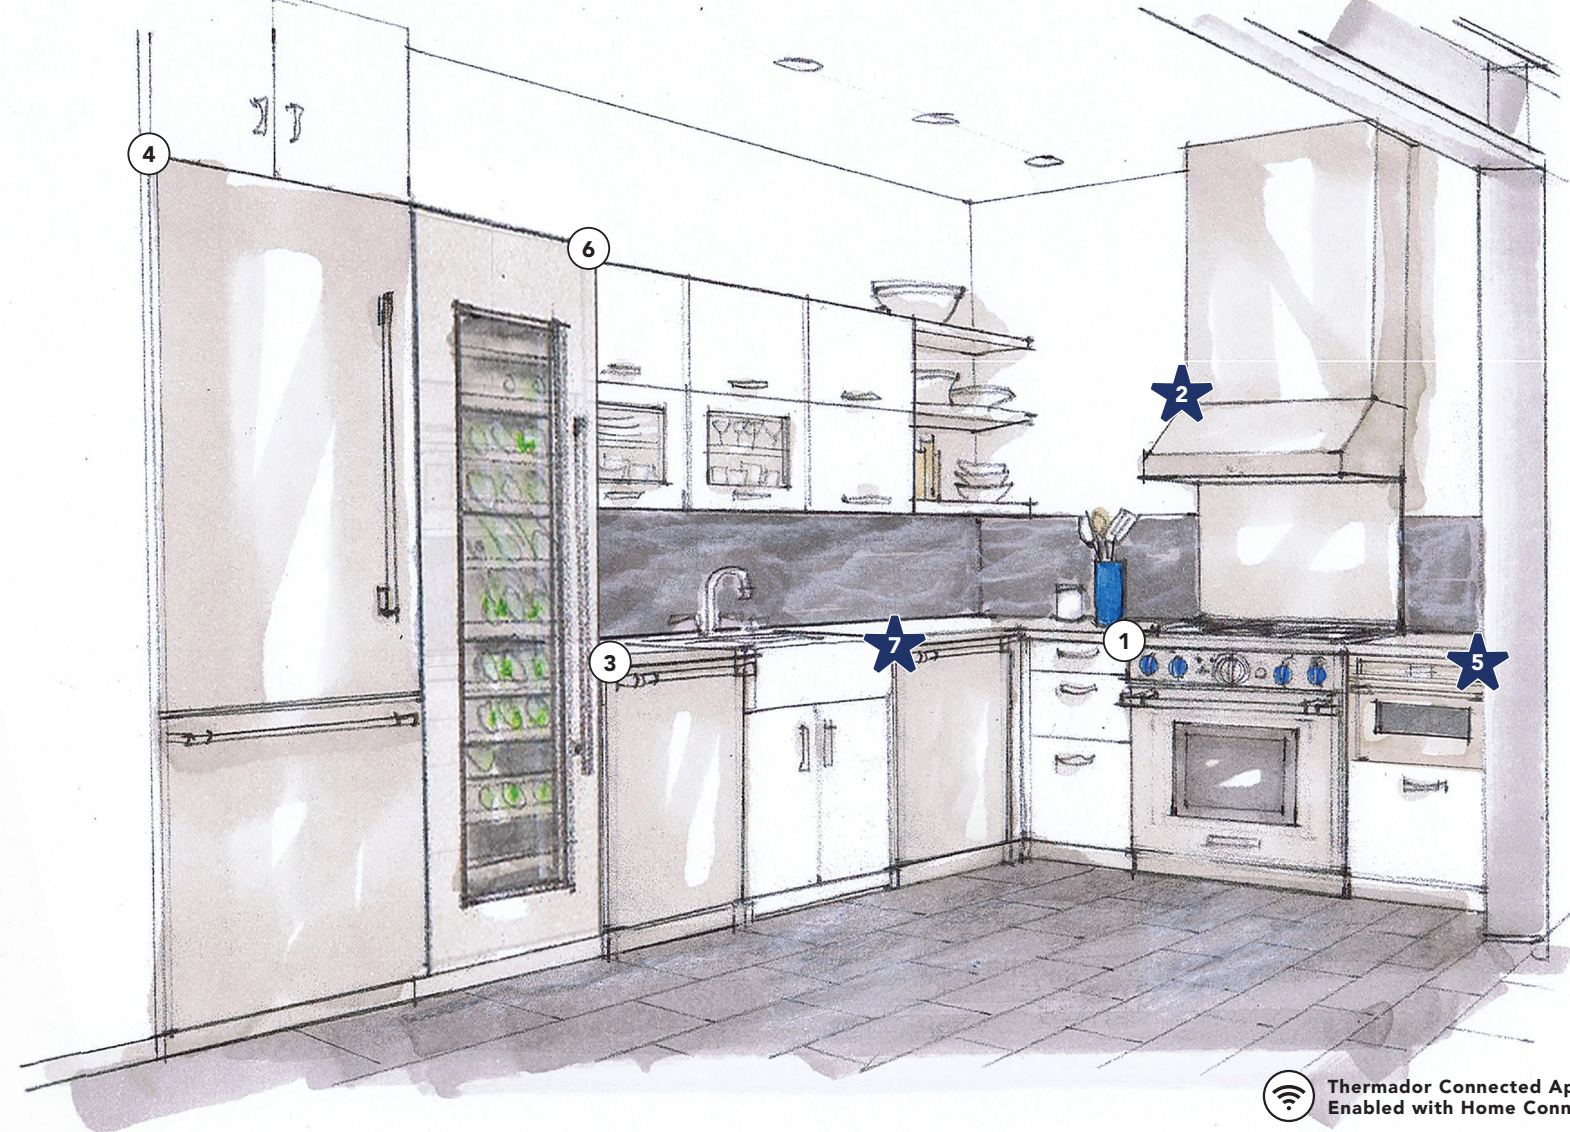

3 | 24-Inch Emerald® Dishwasher
DWHD640EFP

Build and save with
the Kitchen Package Planner.
THERMADORKITCHENPLANNER.COM

4 | 30-Inch Pre-Assembled Built-In Bottom Freezer
T30BB925SS

5 | 24-Inch Built-In MicroDrawer®
MD24BS

The Uptowner

FOR THOSE SEEKING SOPHISTICATED CHARM

Reflect your sophisticated uptown style with the sleek combination of the innovative 36-Inch Pro Harmony® Liberty® Induction Range and matching 36-Inch Professional Chimney Hood. A stunning 36-Inch Bottom Freezer Refrigerator and Under Counter Glass Door Wine Reserve raise preservation to an artform, while the Sapphire® Dishwasher delivers cleaning power for all your entertaining needs.