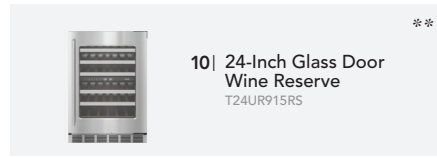

The Space to Replace

FOR THOSE SEEKING EFFORTLESS REPLACEMENT

A sleek, modern kitchen includes ideal refrigeration, the 48-Inch or 42-Inch Bottom Freezer Refrigerator are the perfect single-unit solutions to fit pre-existing spaces. Also include the 30-Inch Masterpiece® Steam Oven with convenient Storage Drawer to fit seamlessly within pre-existing 30-Inch Single Wall Oven cavities. And for pre-existing 24-Inch cavities, the 24-Inch Star Sapphire® Dishwasher, 24-Inch Built-in Coffee Machine, or 24-Inch Under Counter Glass Door Wine Reserve make replacement effortless.

*Refer to page 5 for the Gift With Purchase program details.

**Ask your dealer about replacement solutions for 30" single wall oven cavities, 42" & 48" refrigeration, 30" & 36" cooktops, and 24" cavities.

Savings based on UMRP pricing. Visit Thermador.com for product features.

Build and save with the Kitchen Package Planner.
THERMADORKITCHENPLANNER.COM