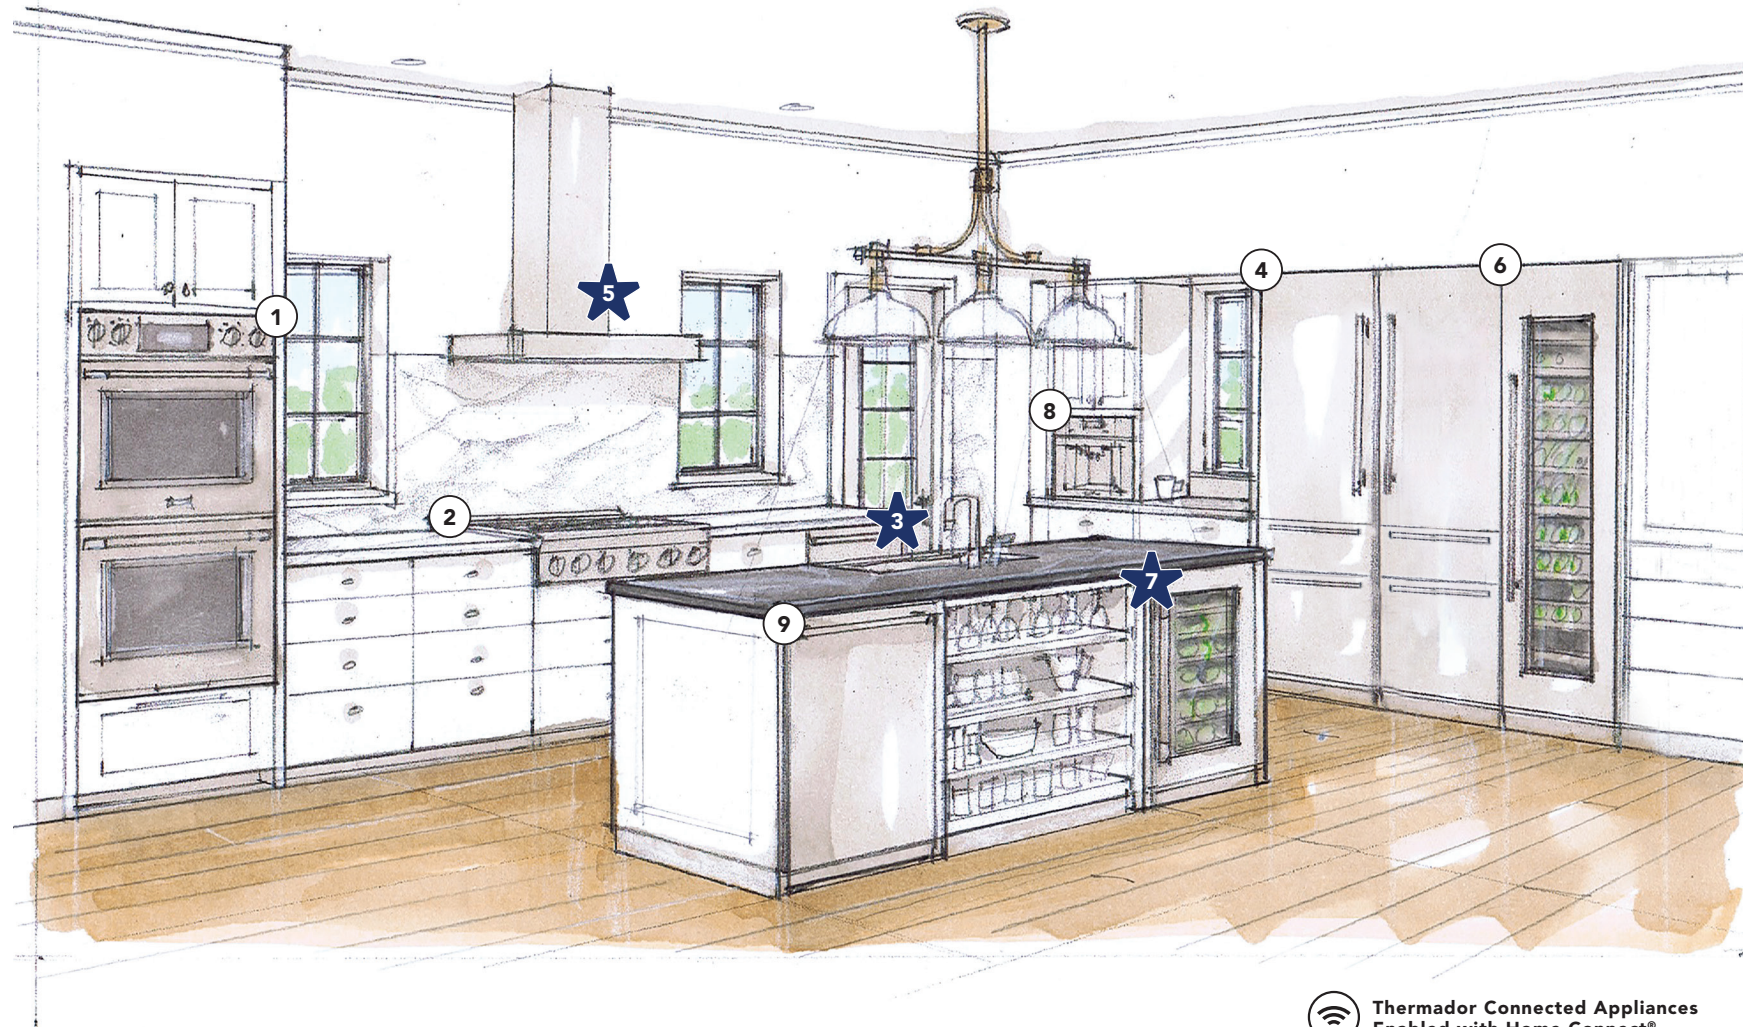

5 | 36-Inch Masterpiece® Chimney Wall Hood
HDDB36WS

6 | 24-Inch Built-In Wine Preservation Column
T24IW905SP

7 | 24-Inch Glass Door Wine Reserve
T24UW925RS

8 | 24-Inch Fully Automatic Built-In Coffee Machine
TCM24PS

9 | 24-Inch Emerald® Dishwasher
DWHD640EFP

50% OFF

Build and save with the Kitchen Package Planner.
THERMADORKITCHENPLANNER.COM

FREE GIFT

The Space to Replace

FOR THOSE SEEKING EFFORTLESS REPLACEMENT

A sleek, modern kitchen includes ideal refrigeration, the 48-Inch or 42-Inch Bottom Freezer Refrigerator are the perfect single-unit solutions to fit pre-existing spaces. Also include the 30-Inch Masterpiece® Steam Oven with convenient Storage Drawer to fit seamlessly within pre-existing 30-Inch Single Wall Oven cavities. And for pre-existing 24-Inch cavities, the 24-Inch Star Sapphire® Dishwasher, 24-Inch Built-in Coffee Machine, or 24-Inch Under Counter Glass Door Wine Reserve make replacement effortless.

*Refer to page 5 for the Gift With Purchase program details.

**Ask your dealer about replacement solutions for 30" single wall oven cavities, 42" & 48" refrigeration, 30" & 36" cooktops, and 24" cavities.