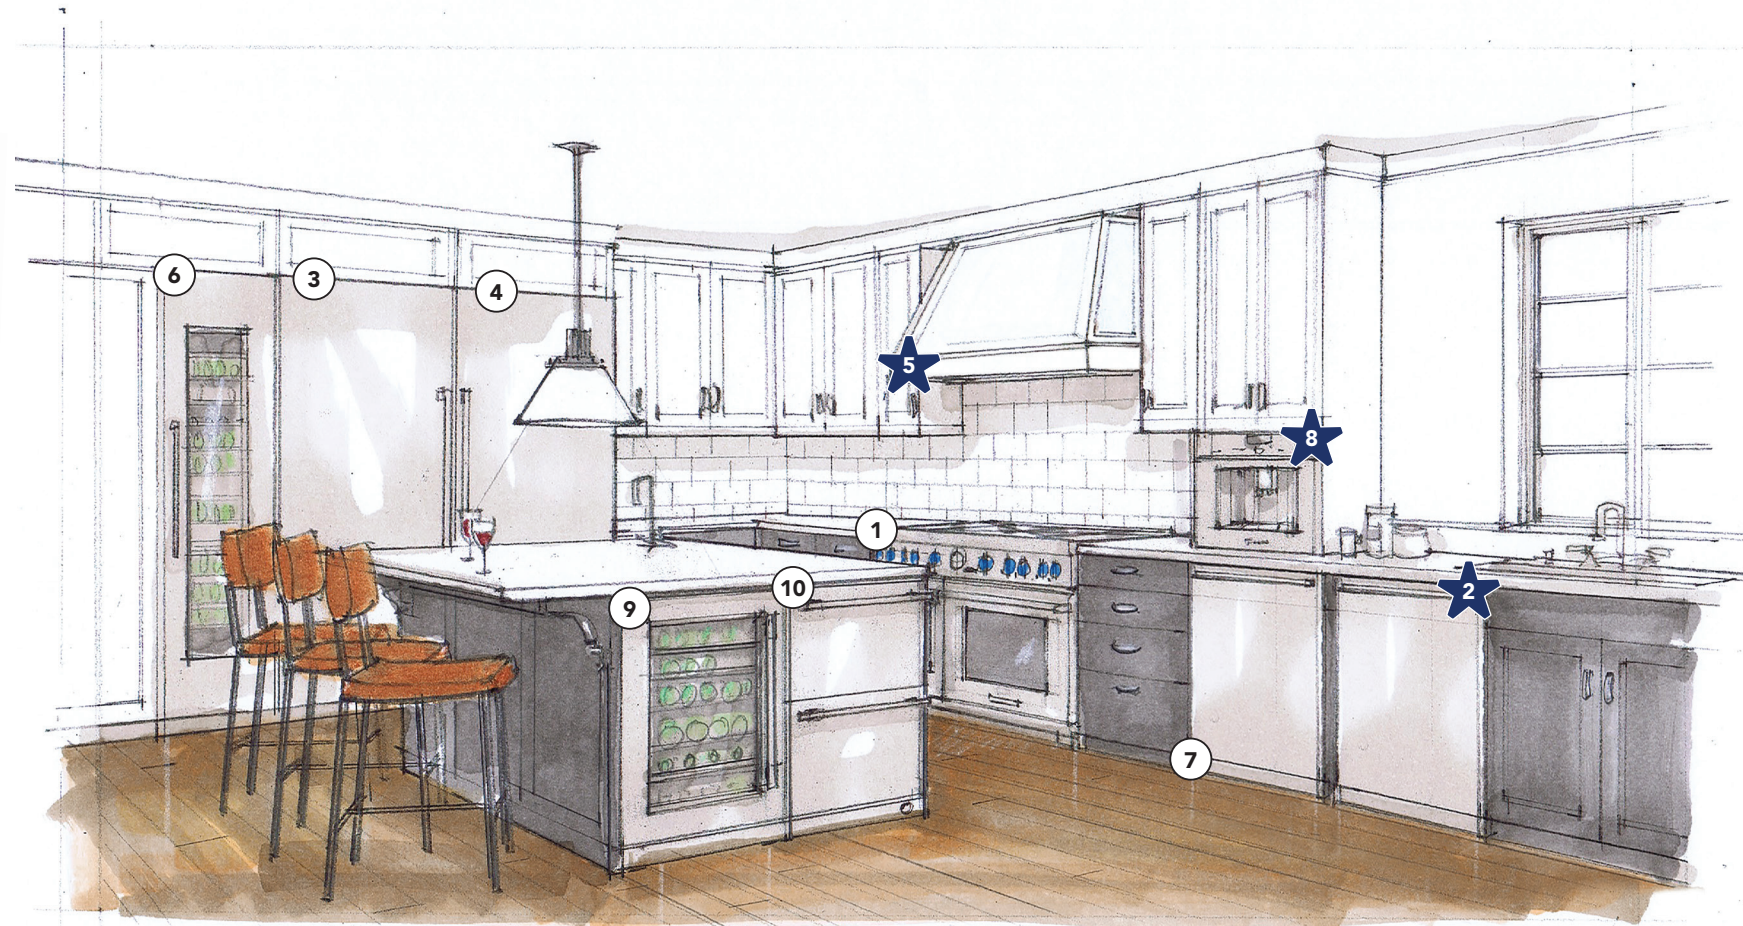

The Exceptional Entertainer

PROVIDES EVERYTHING AN AVID ENTERTAINER NEEDS

With unmatched versatility and exceptional cooking prowess, the 60-Inch Pro Grand® Range is ideal for those who delight in the art of entertaining. Complemented by 36-Inch Freedom® Refrigeration Columns, a 24-Inch Built-In Wine Column—in addition to an elegant Under Counter Glass Door Wine Reserve—a programmable Built-In Coffee Machine, and Star Sapphire® Dishwasher, this suite offers everything you need to entertain with panache.

*Refer to page 5 for the Gift With Purchase program details.
Savings based on UMRP pricing.
Visit Thermador.com for product features.
Knobs available in both stainless steel and blue.
Ask your sales associate for details.

Build and save with the Kitchen Package Planner.
THERMADORKITCHENPLANNER.COM