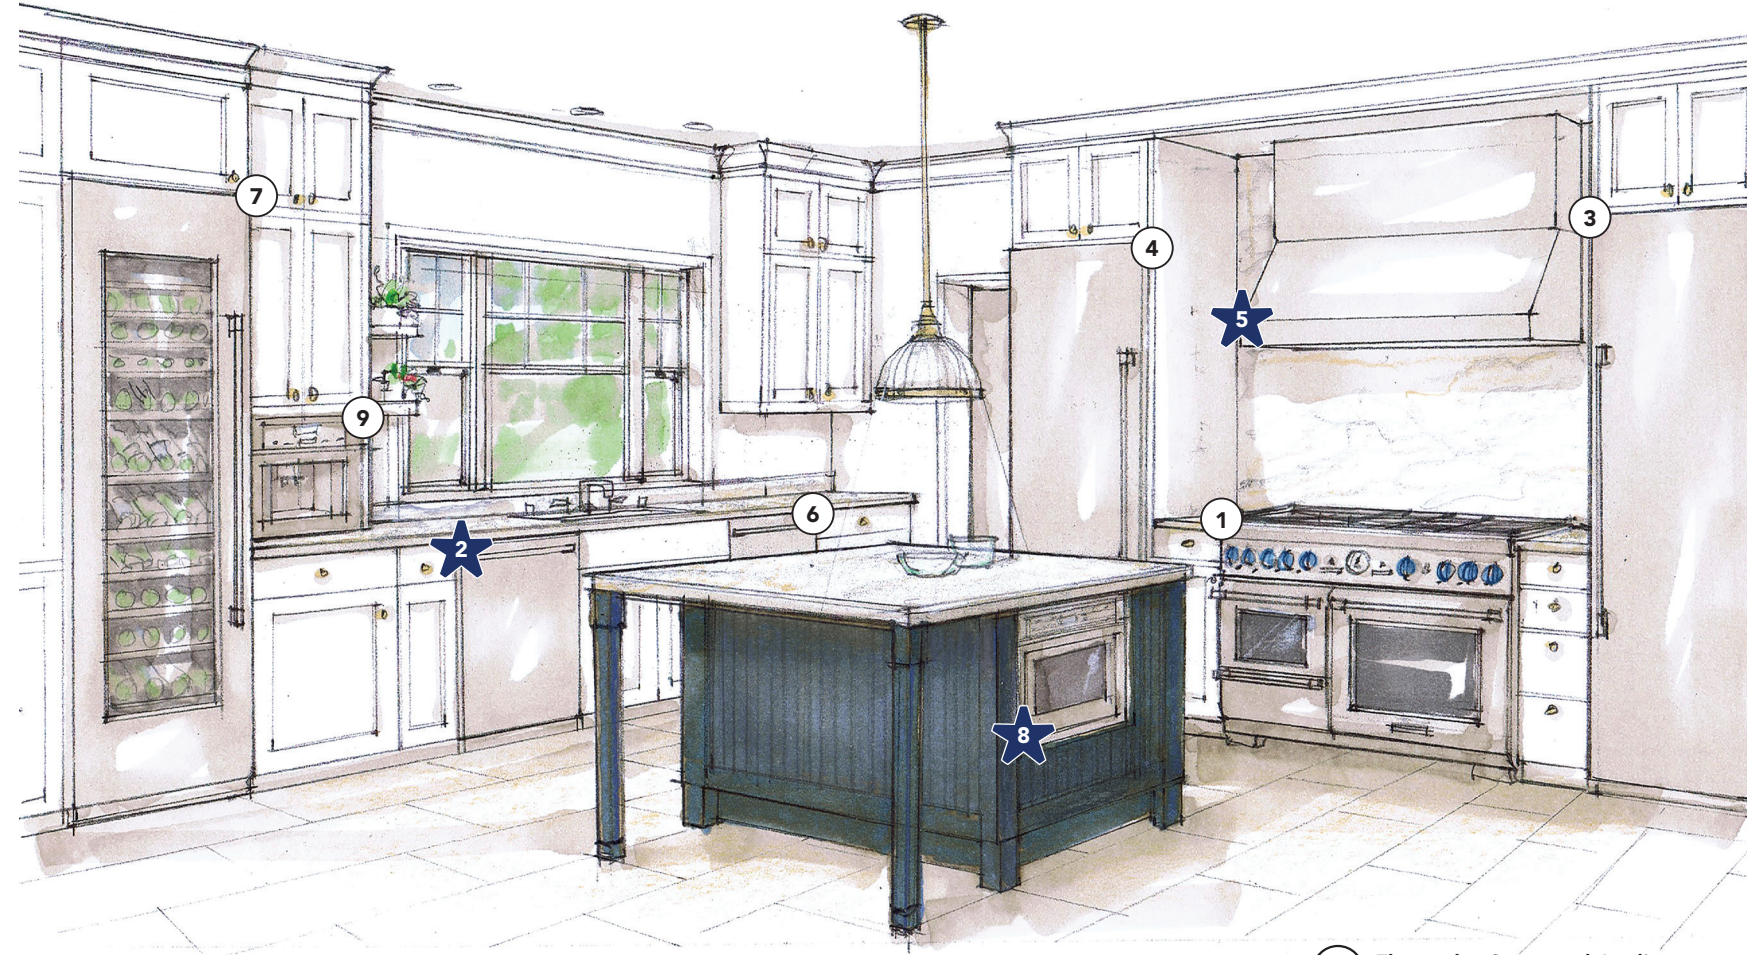

The Everyday Adventurer

AN EXCEPTIONAL WAY TO TRANSFORM EVERYDAY INTO A NEW ADVENTURE

With a 48-Inch Pro Grand® Steam Range, a Microwave Drawer, and a 30-Inch Refrigerator and Freezer, you're equipped for a variety of everyday cooking needs—and with the Star Sapphire® Dishwasher, a Wine Preservation Column, and a Built-In Coffee Machine, you're always prepared to entertain and share any culinary adventure.

*Refer to page 5 for the Gift With Purchase program details.
Savings based on UMRP pricing.
Visit Thermador.com for product features.
Knobs available in both stainless steel and blue.
Ask your sales associate for details.

1 | 48-Inch Pro Grand® Steam Range
PRD48WDSGU

UPGRADE

2 | 24-Inch Star Sapphire® Dishwasher
(*1000 upgrade shown)
DWHD661EFP

3 | 30-Inch Built-In Fresh Food Column
T30IR905SP

4 | 30-Inch Built-In Freezer Column
T30IF905SP

FREE GIFT

5 | 48-Inch Professional Traditional Wall Hood
(Blower sold separately)
PH48HWS & VTR2FZ

6 | 24-Inch Emerald® Dishwasher
DWHD640EFP

7 | 24-Inch Built-In Wine Preservation Column
T24IW905SP

FREE GIFT

8 | 24-Inch Built-In MicroDrawer®
MD24BS

9 | 24-Inch Fully Automatic Built-In Coffee Machine
TCM24PS

Build and save with the Kitchen Package Planner.
THERMADORKITCHENPLANNER.COM

Thermador Connected Appliances Enabled with Home Connect®