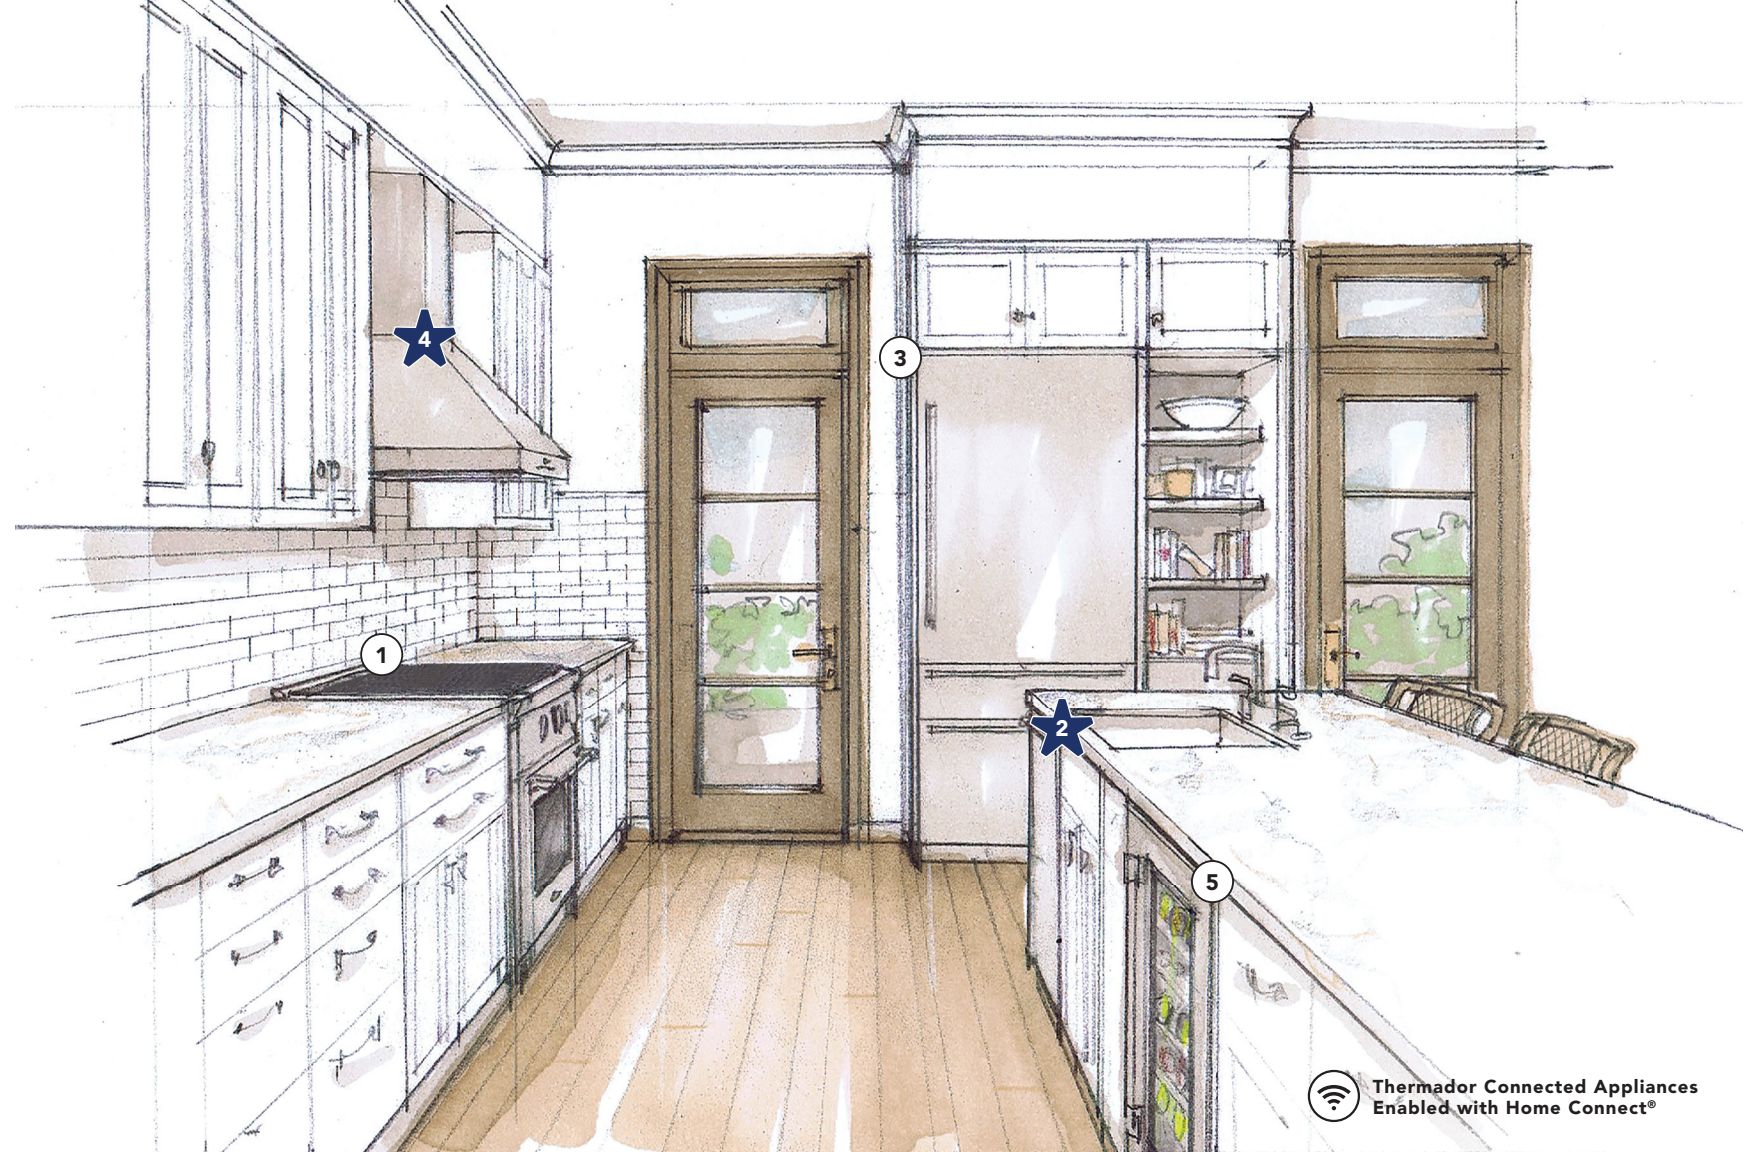

5 | 24-Inch Glass Door Wine Reserve
T24UW925RS

Build and save with the Kitchen Package Planner.
THERMADORKITCHENPLANNER.COM

The Leap into Luxury Suite

IRRESISTIBLY PRICED KITCHEN PACKAGES

Whether you're just beginning your home ownership journey or are looking for a luxurious upgrade for your urban abode, Thermador Leap into Luxury full kitchen suites deliver the exceptional craftsmanship and design you crave. Starting under \$10,000, these complete packages include all the appliances you need to cook, clean, and entertain in true Thermador style.