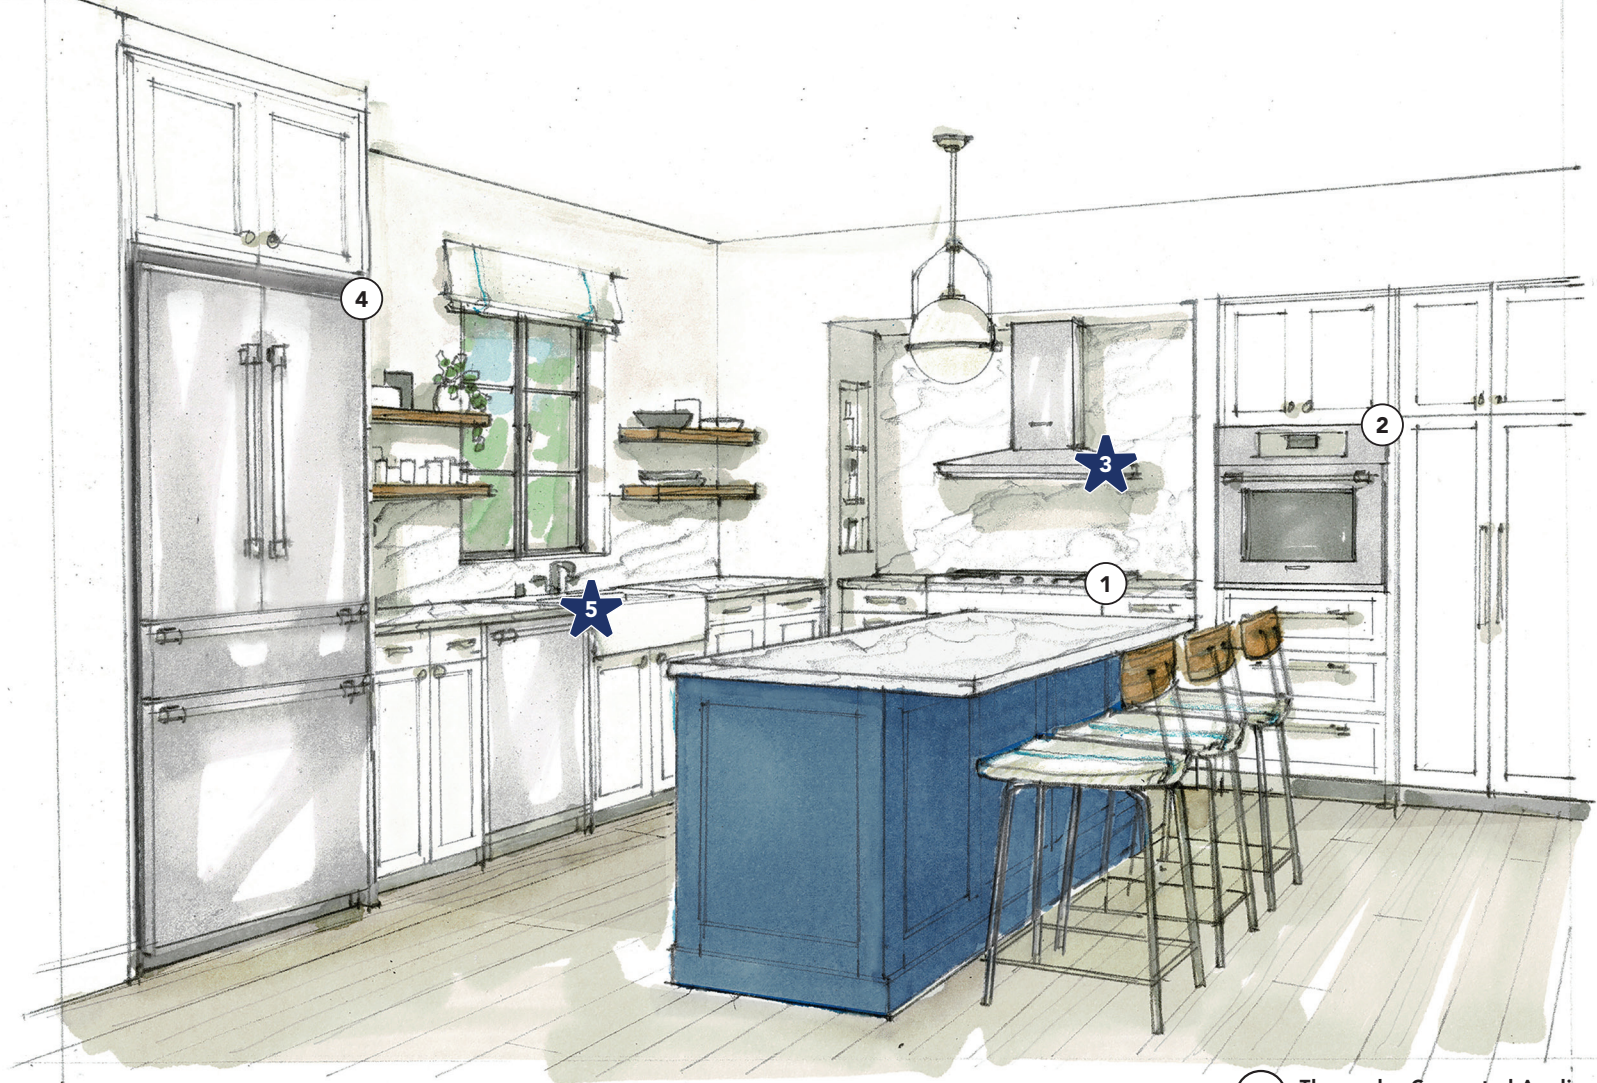

The Leap into Luxury Suite

IRRESISTIBLY PRICED KITCHEN PACKAGES

Whether you're just beginning your home ownership journey or are looking for a luxurious upgrade for your urban abode, Thermador Leap into Luxury full kitchen suites deliver the exceptional craftsmanship and design you crave. Starting under $10,000, these complete packages include all the appliances you need to cook, clean, and entertain in true Thermador style.

Explore more Leap into Luxury suites:
THERMADOR.COM/LEAPINTOLUXURY

*Refer to page 5 for the Gift With Purchase program details.
Savings based on UMRP pricing.
Visit Thermador.com for product features.

2| 30-Inch Masterpiece® Oven with Professional Handles
ME301YP

3| 24-Inch Emerald® Dishwasher
DWHD640EFP

5| 36-Inch Masterpiece® Pyramid Chimney Wall Hood
HMCB36WS

Build and save with the Kitchen Package Planner.
THERMADORKITCHENPLANNER.COM